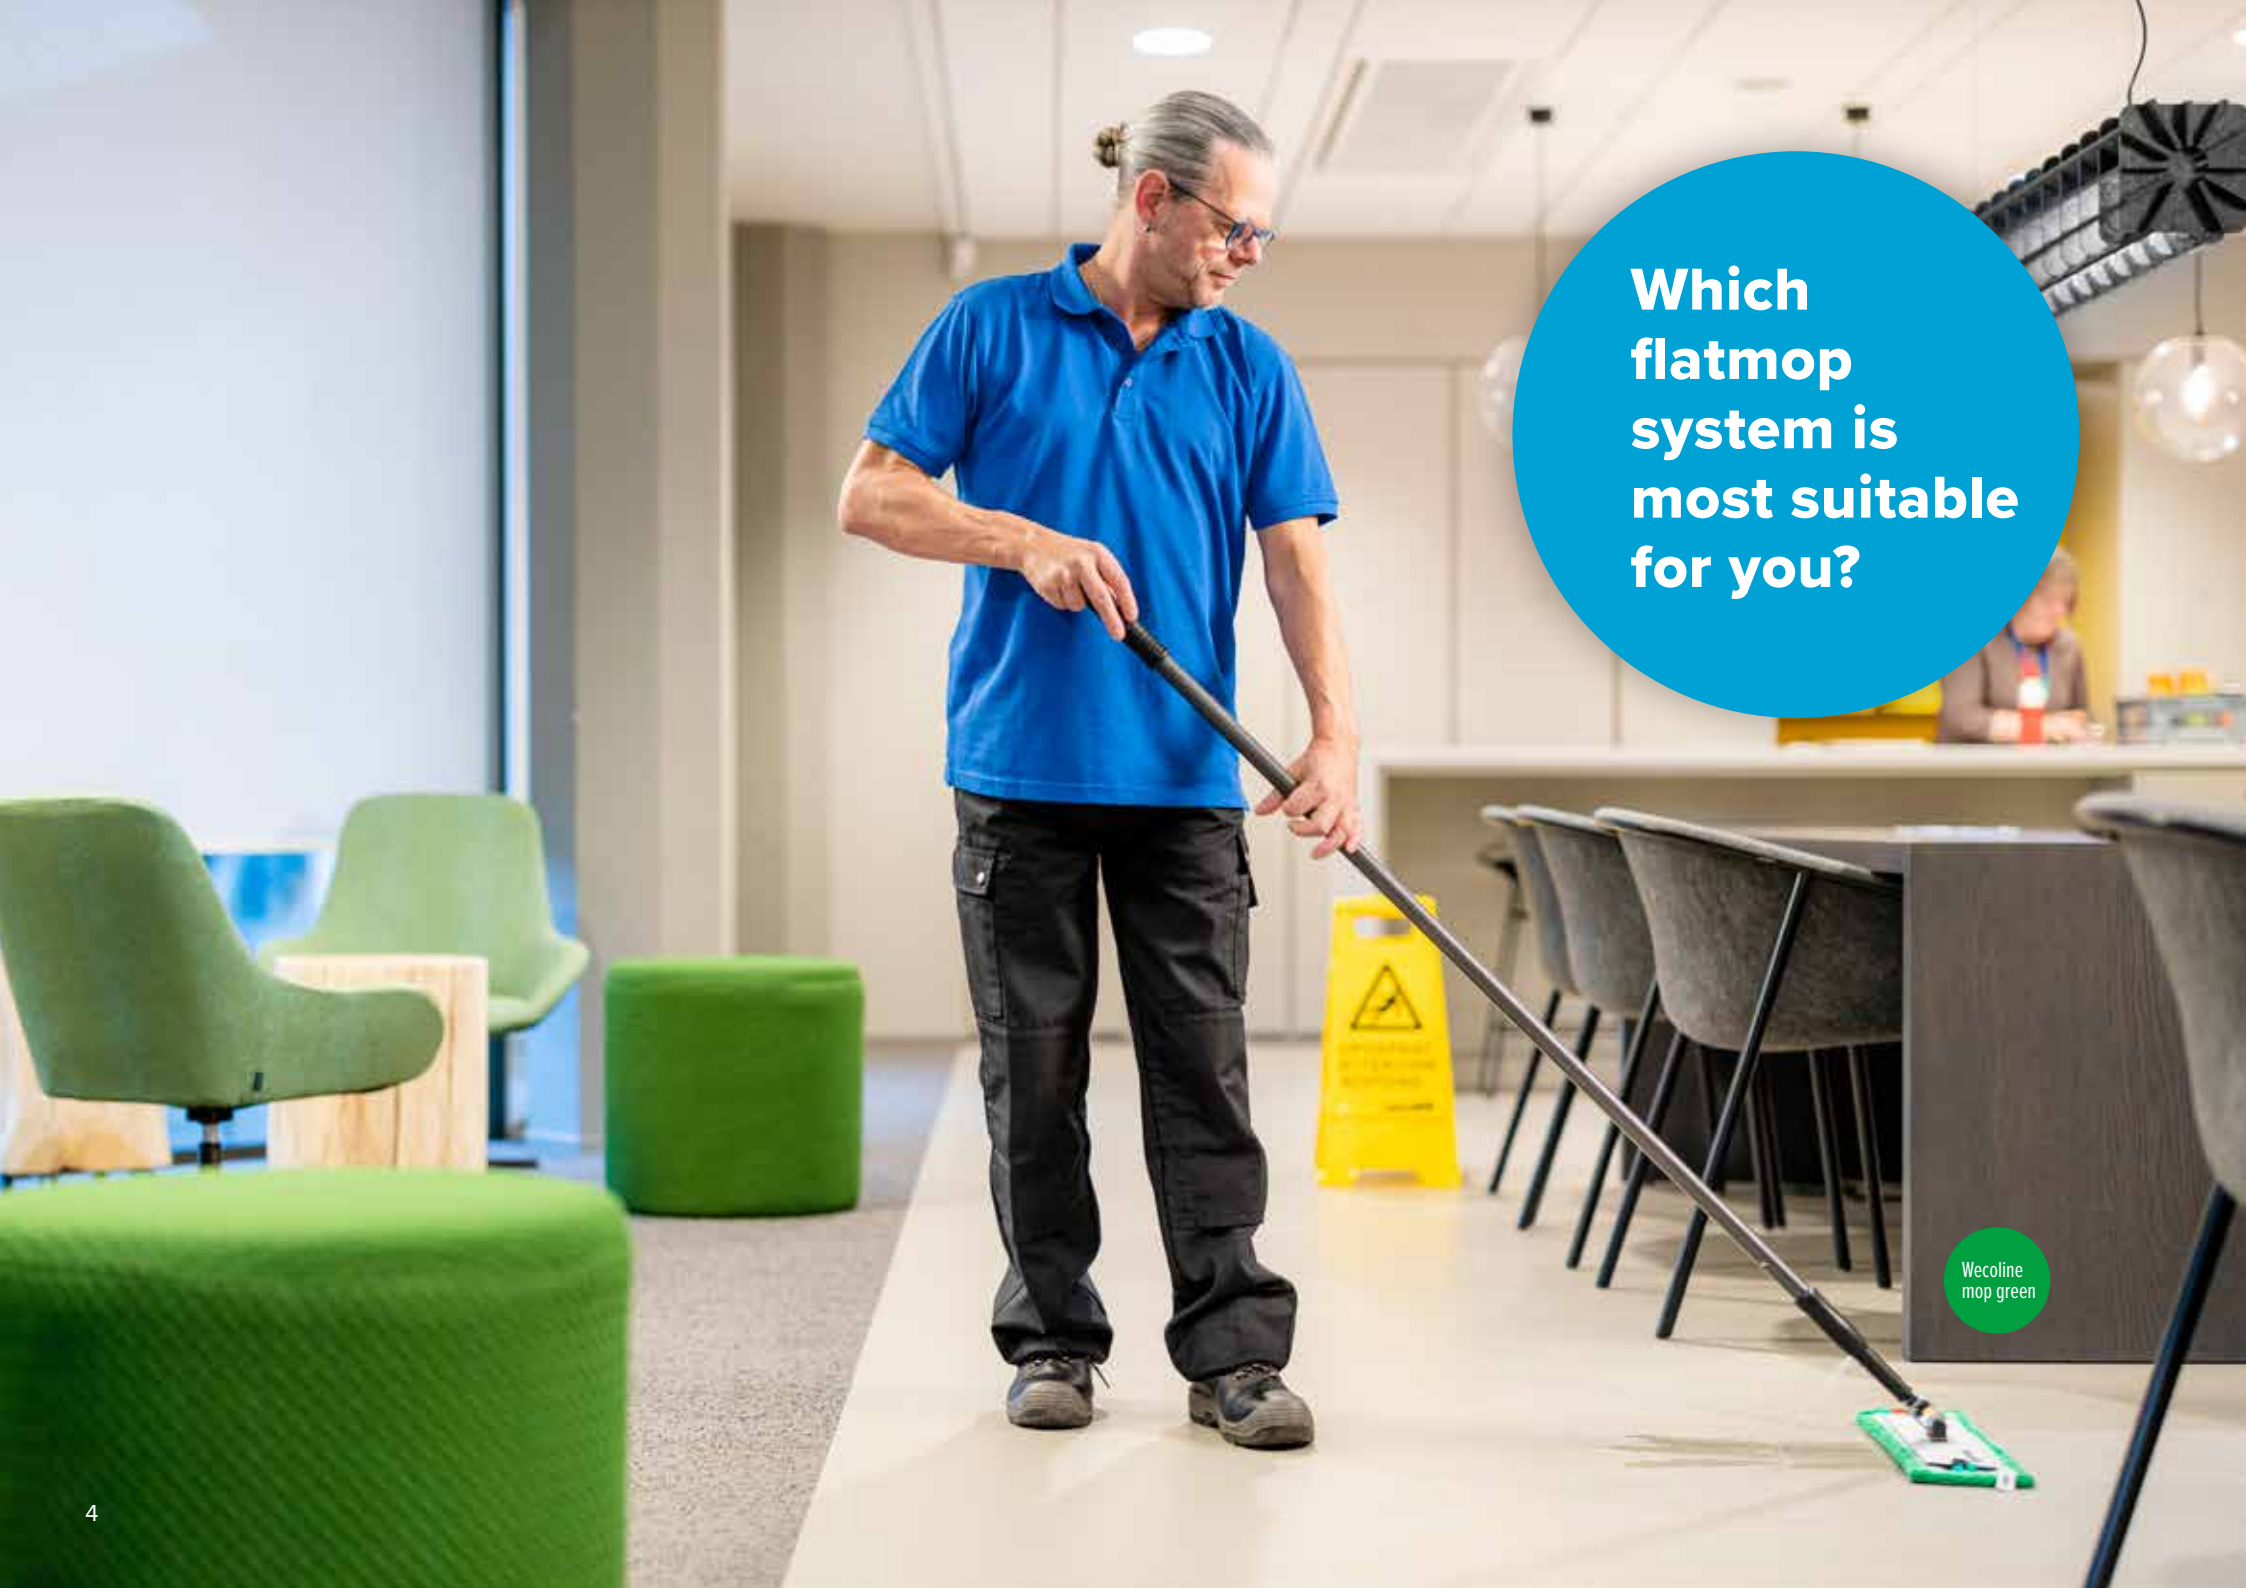

**Which
flatmop
system is
most suitable
for you?**

Weoline
mop green