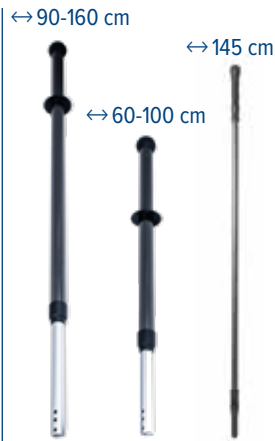

# Mop systems

03030446 Allure flat mop frame  
↔ 23 cm

03030456 Allure flat mop frame  
↔ 40 cm

03030706, 03030766,  
03030907  
Allure ergonomic  
telescopic handle  
Allure spray handle

0304103. Allure flat mop  
Final digit changes according to  
the colour of the mop. This mop is  
available in two sizes:  
↔ 28 cm (03041030) ● ● ● and  
↔ 45 cm (03041040) ● ● ●